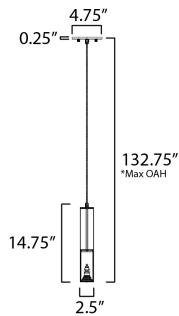

PRODUCT DESCRIPTION

Machined Aluminum tubes of Black, Polished Chrome, or Brass suspend within clear glass overlays. An LED GU10 bulb is recessed within the metal tube providing great directional lighting. Available as a single pendant or as a 4-Light linear pendant and compatible with the 120V canopy kits sold separately.

*max overall height

MEASUREMENTS

DIMENSION : 2.5" L x 2.5" W x 14.75" H
 MAX OAH : 132.75" OAH
 HANGING WEIGHT : 1.8 lb

LAMPING

INPUT VOLTAGE : 120V
 LUMENS : 700 Rated (450 Del.)
 BULB : 1 x 7W LED GU10 , 7W Total
 BULB INCLUDED : (Included)
 DIMMABLE : Triac
 CRI : 90 CRI
 COLOR_TEMP : 3000K